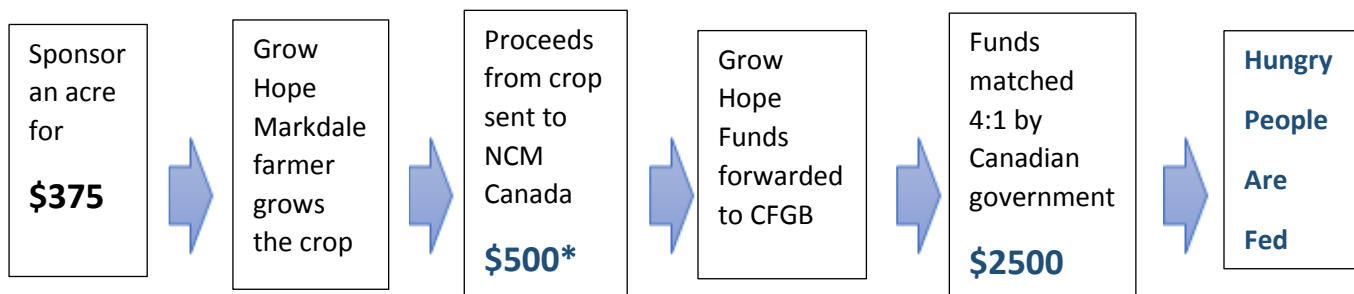

Wayne and Sharon Goudy with Elaine Bumstead

This year's crop is Wheat. The cost for one acre of wheat is \$375. When harvested the wheat is expected to yield about \$500 per acre. **Update: to date 17 of the 50 acres have been sponsored**