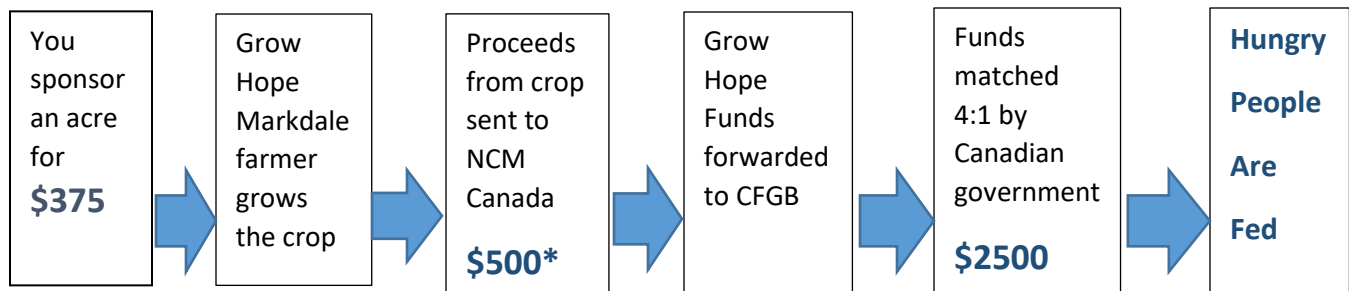

The farmer harvests the crops and the money goes to Canadian Foodgrains Bank.

The Canadian Government (Global Affairs Canada) matches most such donations for food projects 4:1

The original donation is thus multiplied and goes to feed hungry people in our world.

* an acre of land is about the size of a small soccer field or the size of a football field without the end zones

The cost for one acre of spring wheat is \$375. When harvested the crop of soybeans should yield about \$500 per acre*. The money is sent to CFGB where it is matched 4:1. The funds are used to feed hungry people in our world.